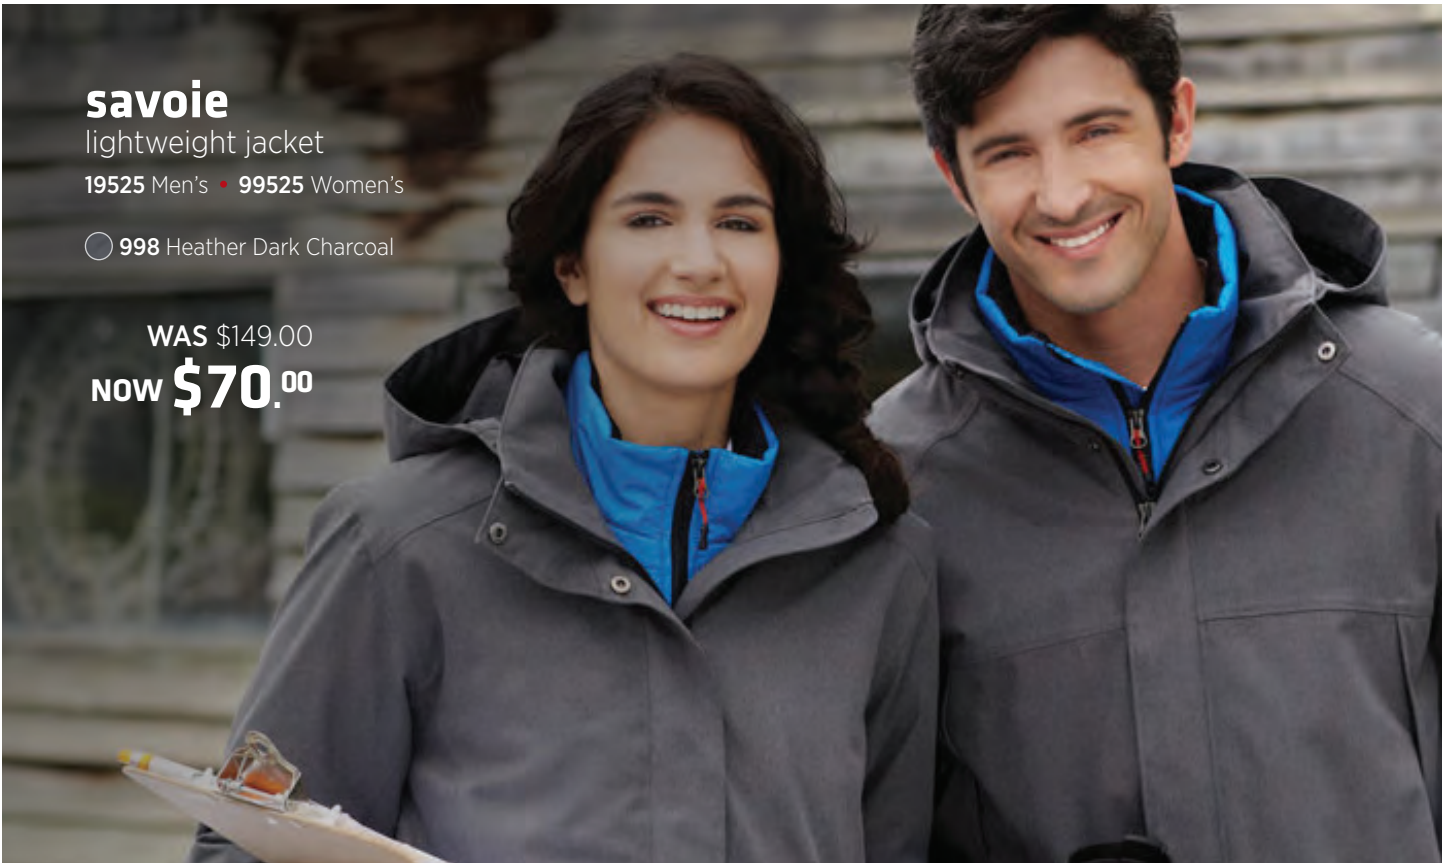

savoie

lightweight jacket

19525 Men's • 99525 Women's

○ 998 Heather Dark Charcoal

WAS $149.00
NOW **$70.00**

575 Navy