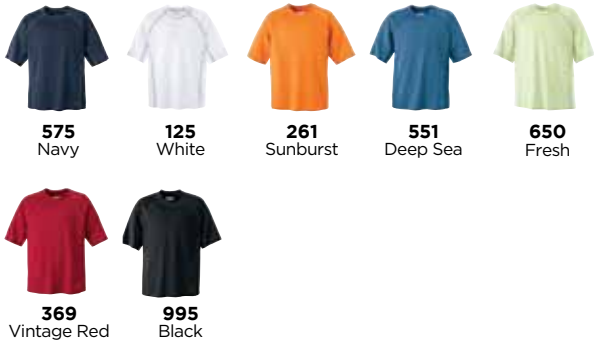

- 358 Team Red
- 640 Forest Green
- 575 Navy
- 995 Black
- 932 Heather Grey

Offer ends May 31, 2013

All prices listed include ALL IN decoration. ALL IN price includes first location run charges. For more information, visit www.trimarksportswear.com
 † Colour available in Men's 4XL, Men's 5XL and Women's 3XL.

Men's
was \$37.80 (A)
\$32.60 blank \$27.80

34%
REDUCED

elden

short sleeve polo

16300 Men's (S - 3XL)
96300 Women's (XS - 2XL)

Men's / Women's
was \$43.60 (A)
\$28.60 blank \$23.80

brins

sleeveless polo

96212 Women's (XS - 2XL)

Women's
was \$25.80 (A)
\$18.60 blank \$13.80

Offer ends May 31, 2013

All prices listed include ALL IN decoration. ALL IN price includes first location run charges.
For more information, visit www.trimarksporwear.com

* Colour available in Men's 4XL, Men's 5XL and Women's 3XL.

jura
short sleeve tech tee
17831 Men's (S - 3XL)
97831 Women's (XS-2XL)

Men's / Women's
was \$31.80 A
\$22.⁶⁰ blank \$17.80

**SAVE
23%**

jerrett
track jacket
12312 Adult (XS - 3XL)
52312 Youth (JRS - JRL)