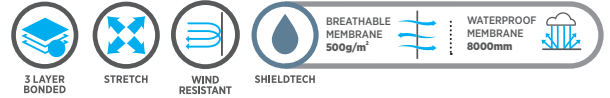

kaputar

softshell jacket

ELEVATE

19650 Men's (S - 3XL; 4XL - 5XL*)
 99650 Women's (XS - 2XL; 3XL*)

up to
5XL*
 selected
 colours

KAPUTAR INSPIRE LOOK 1: DOUBLE PLAY (DP3)
 TRUE EDGE DOWN LEFT CHEST
 TRUE EDGE @ BACK YOKE