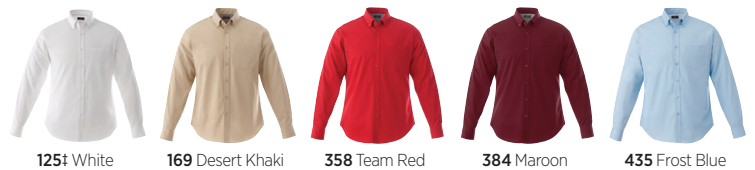

WILSHIRE

LONG SLEEVE SHIRT

ESSENTIAL

- 17744 Men's (S - 5XL)
- 97744 Women's (XS - 3XL)
- 17744T Tall (L - 5XL‡)

WILSHIRE INSPIRE LOOK 1

EMBROIDERY @ LEFT ARM
EMBROIDERY @ RIGHT ARM

WILSHIRE INSPIRE LOOK 2

EMBROIDERY @ LEFT COLLAR
EMBROIDERY @ LEFT CHEST

WILSHIRE INSPIRE LOOK 3

TRUE EDGE @ LEFT POCKET
EMBROIDERY @ RIGHT CUFF

WILSHIRE INSPIRE LOOK 4: IMAGINEER SPECIAL*

TRUE EDGE @ LEFT SHOULDER
TRUE EDGE @ RIGHT SHOULDER
EMBROIDERY @ BACK RIGHT SHOULDER

RECOMMENDED DECORATION