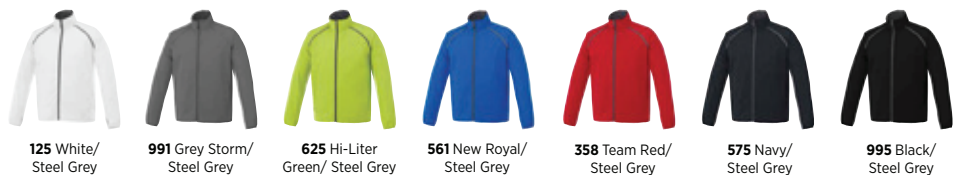

# egmont

packable jacket

**12605** Men's [S - 5XL]  
**92605** Women's [XS - 3XL]

**EGMONT INSPIRE LOOK 1**  
 TONAL TRUE EDGE @ LEFT CHEST  
 EMBROIDERY @ LEFT SLEEVE

**EGMONT INSPIRE LOOK 2**  
 TRUE EDGE @ LEFT CHEST  
 TRUE EDGE @ RIGHT ZIPPER

**EGMONT INSPIRE LOOK 3**  
 EMBROIDERY @ LEFT CHEST  
 EMBROIDERY @ RIGHT SLEEVE  
 DEBOSS @ BACK ACROSS SHOULDERS

**EGMONT INSPIRE LOOK 4: IMAGINEER SPECIAL\***  
 INFUSION @ LEFT CHEST  
 INFUSION DOWN RIGHT FOREARM  
 INFUSION @ FULL BACK

**recommended decoration<sup>†</sup>**

- T** Transfer   **E** Embroidery   **D** Deboss
- I** inFusion (only on white)

TRIMARK

\* Additional charges may apply